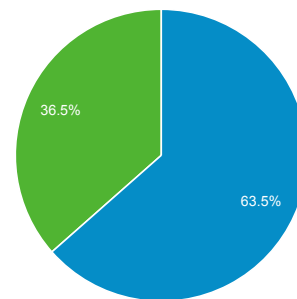

Audience Overview

Jan 1, 2019 - Jan 31, 2019

All Users
100.00% Users

Overview

Users
122,682

New Users
87,924

Sessions
238,094

Number of Sessions per User
1.94

Pageviews
429,522

Pages / Session
1.80

Avg. Session Duration
00:01:19

Bounce Rate
73.42%

■ New Visitor ■ Returning Visitor

City	Users	% Users
1. Los Angeles	35,798	25.34%
2. Lancaster	29,550	20.92%
3. Palmdale	22,909	16.22%
4. (not set)	2,802	1.98%
5. Santa Clarita	2,496	1.77%
6. Rosamond	1,902	1.35%
7. San Diego	1,873	1.33%
8. Ashburn	1,773	1.26%
9. New York	1,666	1.18%
10. Dallas	1,469	1.04%