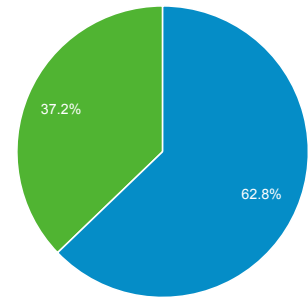

Jan 1, 2014 - Dec 31, 2014

Audience Overview

All Sessions
100.00%

+ Add Segment

Overview

Sessions
4,033,129

Users
1,545,421

Pageviews
8,241,645

Pages / Session
2.04

Avg. Session Duration
00:02:06

Bounce Rate
67.18%

% New Sessions
37.15%

Returning Visitor (Blue) New Visitor (Green)

City	Sessions	% Sessions
1. Los Angeles	842,909	20.90%
2. Palmdale	796,016	19.74%
3. Lancaster	733,128	18.18%
4. San Diego	71,691	1.78%
5. Santa Clarita	61,443	1.52%
6. (not set)	59,996	1.49%
7. San Francisco	44,835	1.11%
8. Honolulu	41,866	1.04%
9. Tempe	30,283	0.75%
10. Bakersfield	26,682	0.66%