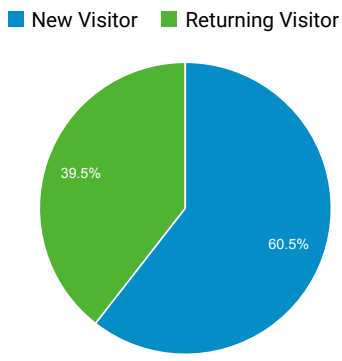

Audience Overview

Feb 1, 2019 - Feb 28, 2019

All Users
100.00% Users

Overview

Users 101,908	New Users 69,472	Sessions 182,374
Number of Sessions per User 1.79	Pageviews 327,937	Pages / Session 1.80
Avg. Session Duration 00:01:14	Bounce Rate 72.84%	

City	Users	% Users
1. Los Angeles	30,000	25.98%
2. Lancaster	22,245	19.26%
3. Palmdale	16,914	14.65%
4. (not set)	3,116	2.70%
5. Rosamond	2,086	1.81%
6. Santa Clarita	1,864	1.61%
7. San Diego	1,811	1.57%
8. Sacramento	1,619	1.40%
9. Phoenix	920	0.80%
10. New York	753	0.65%